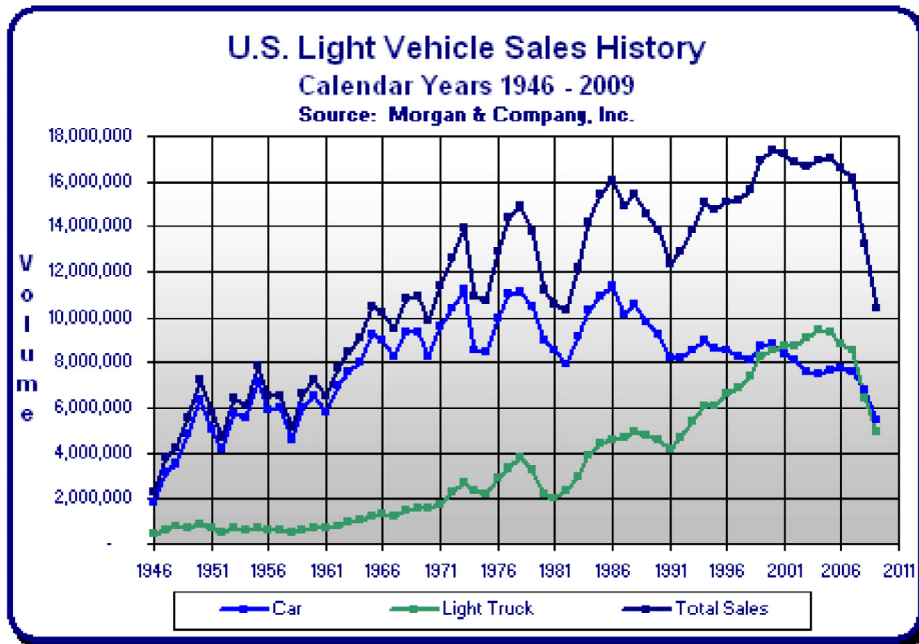

Morgan & Company, Inc.

Automotive Research, Analysis & Forecast Services

[Home Page >](#)

[Auto News](#)

[Automotive Sales Analysis](#)

[Automotive Forecasts](#)

[Automotive Product Plans](#)

[Automotive Research](#)

[Automotive Links](#)

[Morgan Profile](#)

[Contact](#)

Morgan & Company, Inc. provides automotive production forecasts, automotive analysis, automotive sales statistics, vehicle marketing information, and automotive research to address the requirements of automotive manufacturers, automotive suppliers, automotive analysts and journalists.

Morgan & Company, Inc. - Core Services Include:

[Automotive Production Forecast Service](#) - Global Perspective and NA Details.

[Future Automotive Product Plans](#) - Executive Overview & Nameplate Details.

[U.S. Automotive Sales Reports](#) - comprehensive, timely and detailed analysis.

[Automotive News](#) - production & sales statistics.

[Custom Automotive Research and Analysis](#) - tailored to your specific requirements.

Directories: [automotive suppliers](#) / [auto manufacturers](#) / [trade groups](#) / [associations](#) / [government agencies](#) / [auto purchase sites](#) and much more...

Morgan & Company, Inc. **Automotive Research, Analysis & Forecast Services**

© 1994-2010 Morgan & Company, Inc. All Rights Reserved.

Morgan & Company, Inc.
9510 Whispering Sands Drive
West Olive, MI 49460
Phone: 616-842-0031
Fax: 616-844-1184

[Download Page as PDF File](#)

Page Last Modified: March 1st, 2010

[Legal Statement / Terms of Use](#)